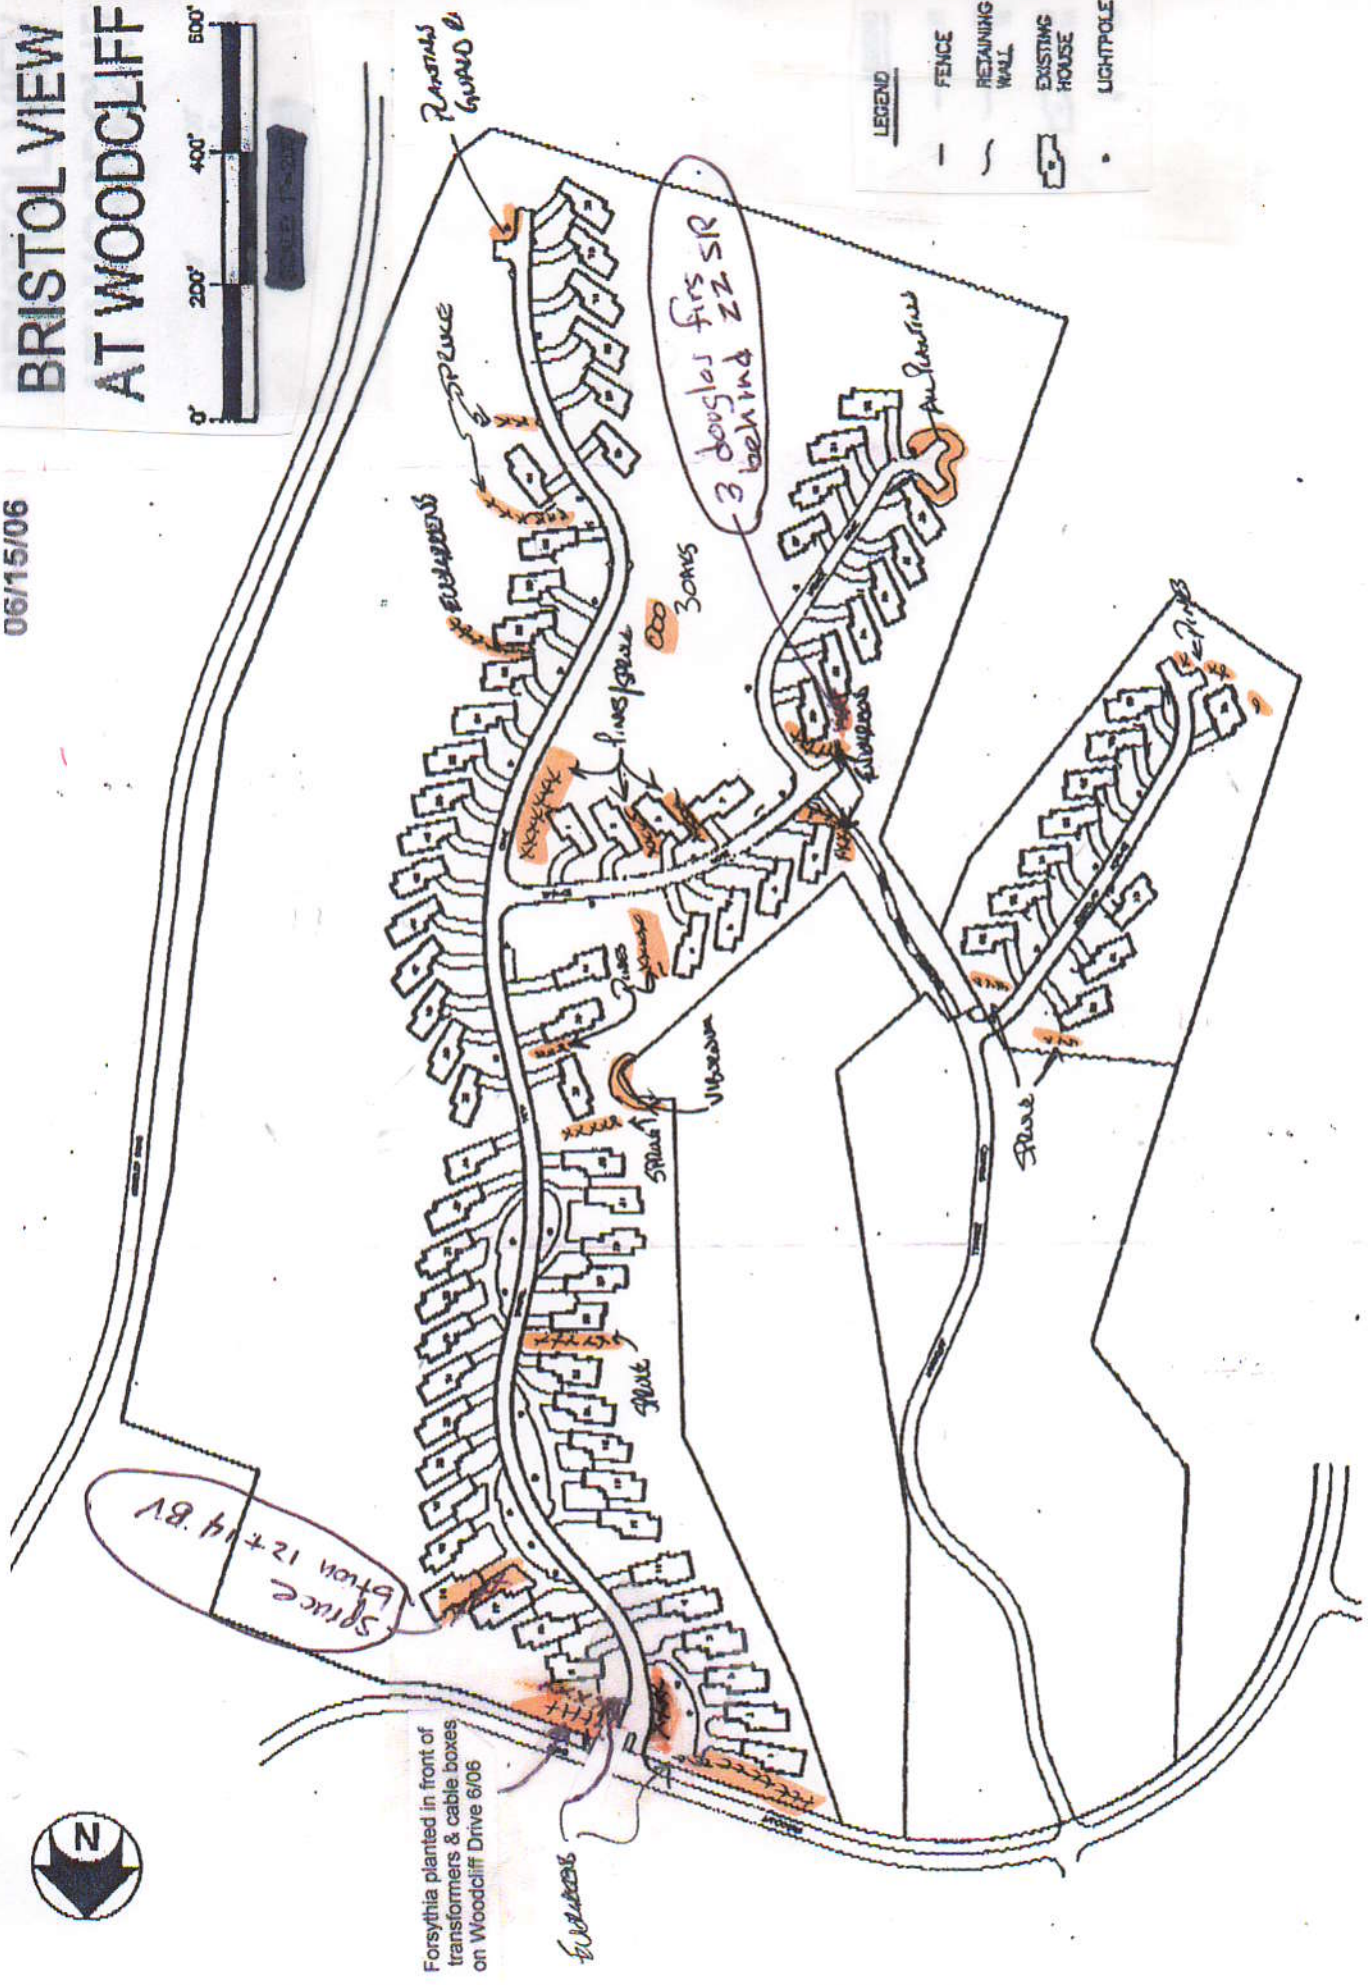

06/15/06

BRISTOL VIEW AT WOODCLIFF

LEGEND

—	FENCE
- - -	RETAINING WALL
▭	EXISTING HOUSE
•	LIGHTPOLE

Forsythia planted in front of
transformers & cable boxes
on Woodcliff Drive 6/06