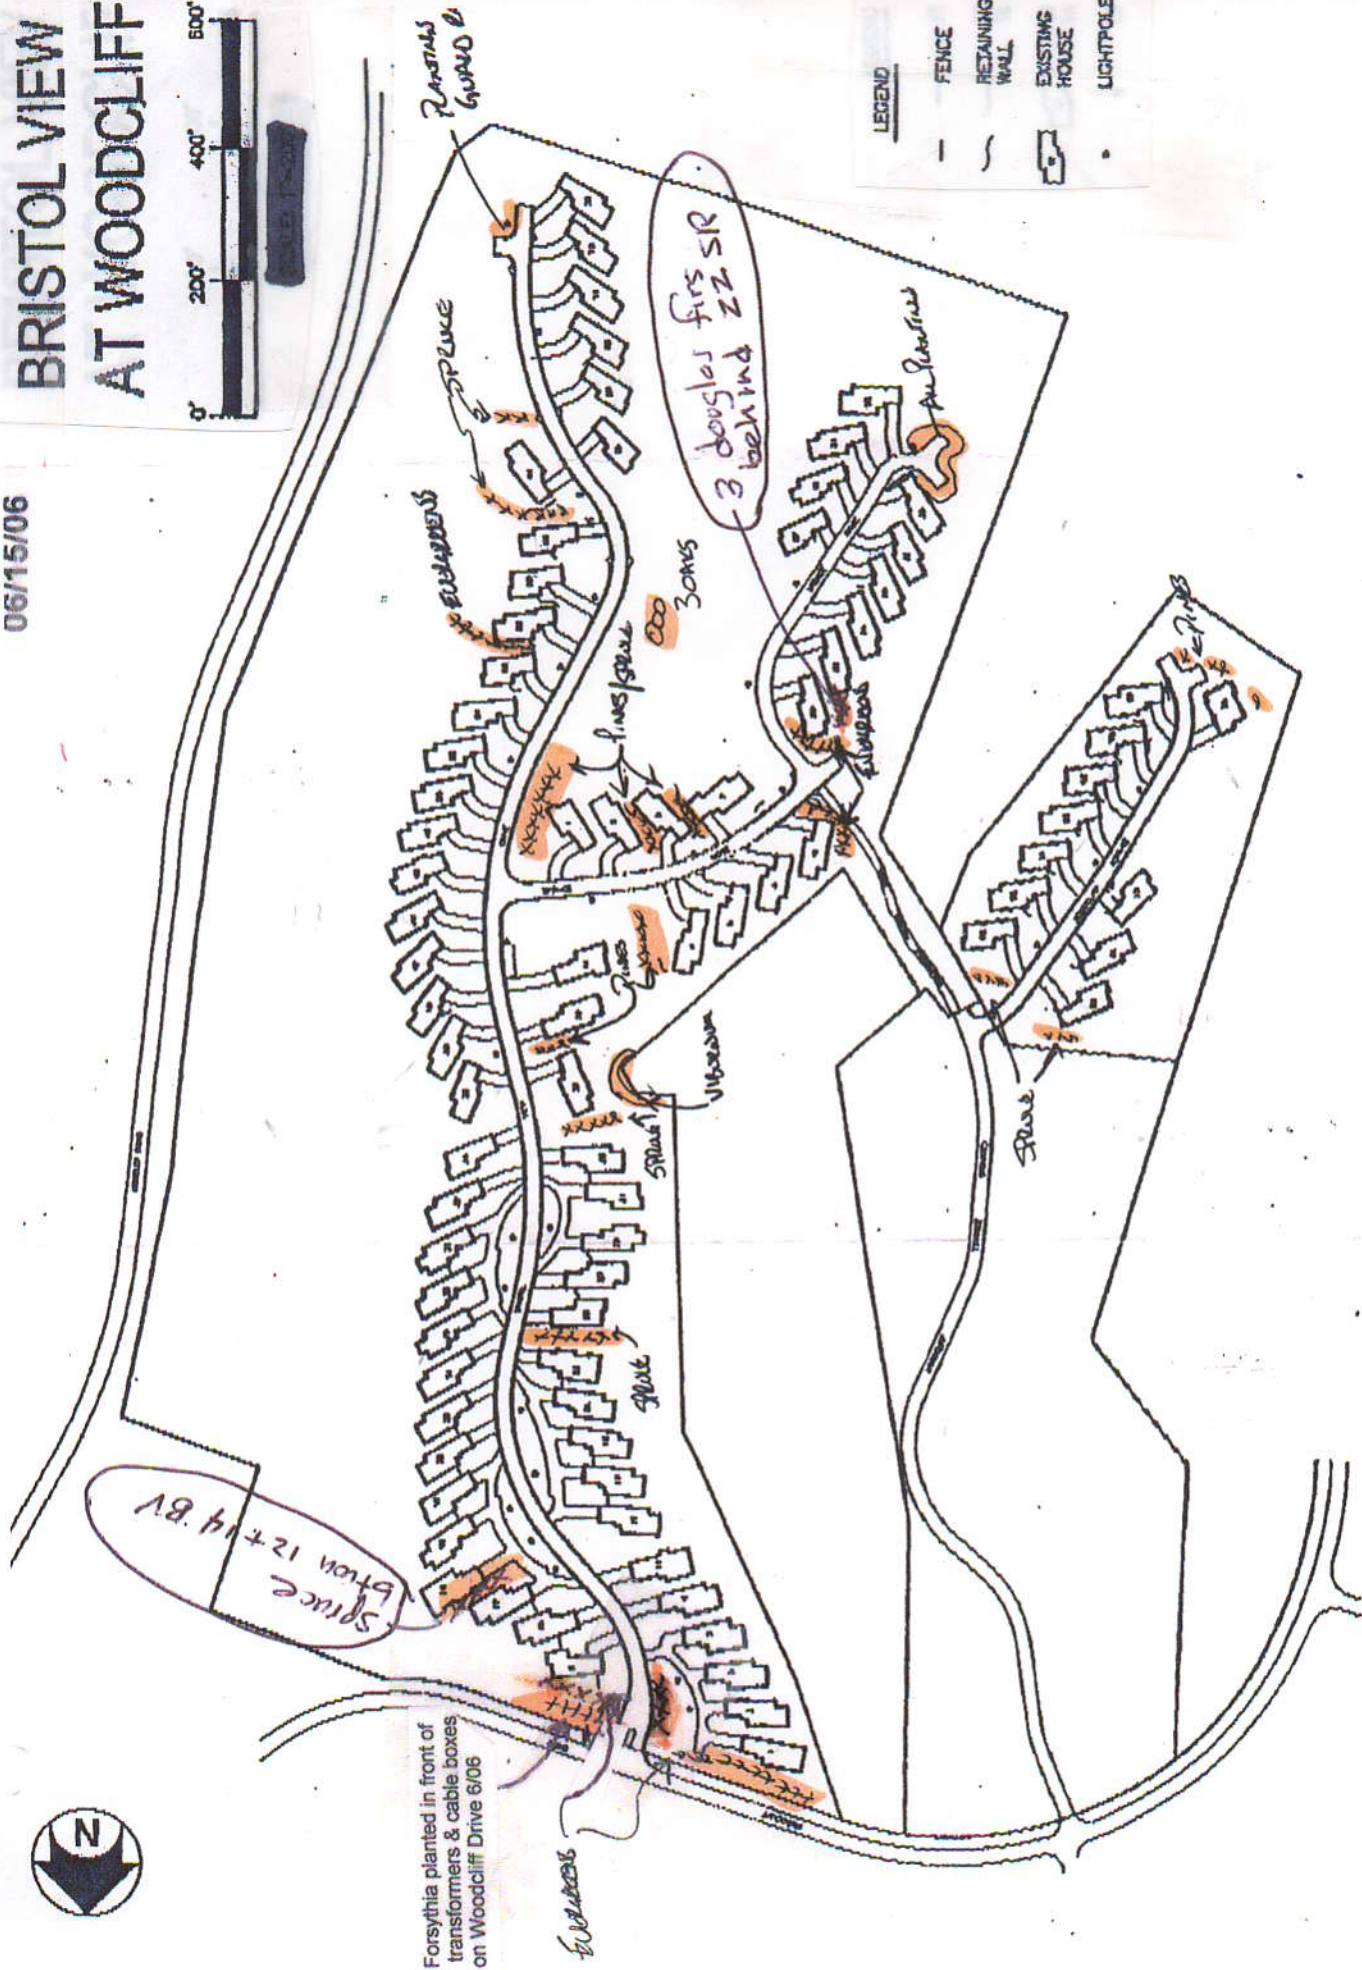

06/15/06

BRISTOL VIEW AT WOODCLIFF

LEGEND

- FENCE
- RETAINING WALL
- EXISTING HOUSE
- LIGHTPOLE

Forsythia planted in front of transformers & cable boxes on Woodcliff Drive 6/06

SPRICE
from 12 + 14 BV